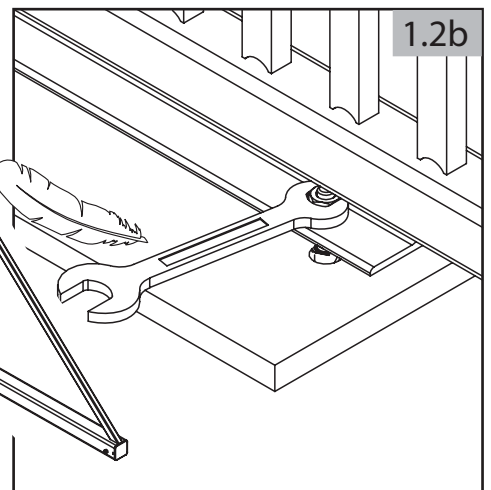

**LÖWE**  
DER ZAUNEXPERTE

**MONTAGEANLEITUNG  
SCHIEBETOR  
MONTAGEART 3 BOLZENSYSTEM LINKS**

0

Abbreviations:  $S_w$  - driveway opening,  $L_1$  - distance between anchors

1

2

3

4