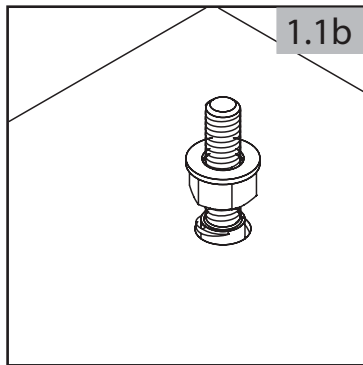

**LÖWE**  
DER ZAUNEXPERTE

**MONTAGEANLEITUNG  
SCHIEBETOR  
MONTAGEART 3 BOLZENSYSTEM LINKS**

0

Abbreviations:  $S_w$  - driveway opening,  $L_1$  - distance between anchors

1

2

3

4