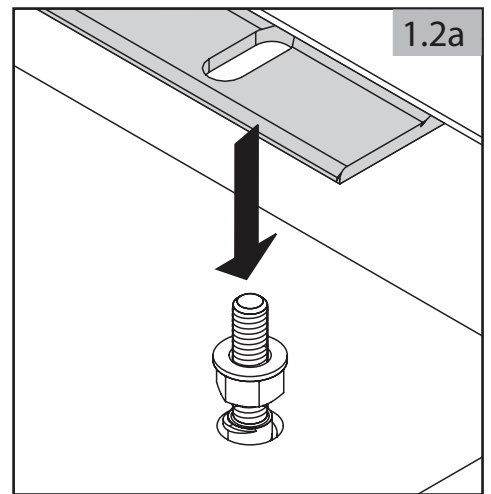

**LÖWE**  
DER ZAUNEXPERTE

**MONTAGEANLEITUNG  
SCHIEBETOR  
MONTAGEART 3 BOLZENSYSTEM LINKS**

0

Abbreviations:  $S_w$  - driveway opening,  $L_1$  - distance between anchors

1

2

3

4