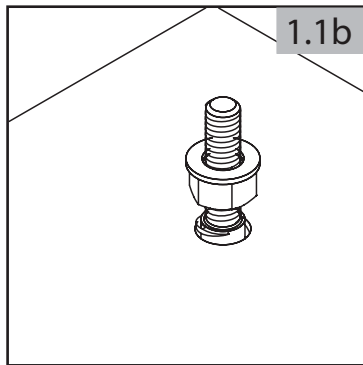

LÖWE
DER ZAUNEXPERTE

**MONTAGEANLEITUNG
SCHIEBETOR
MONTAGEART 2 BOLZENSYSTEM LINKS**

0

Abbreviations: S_w - driveway opening, L_1 - distance between anchors

1

2

6

7