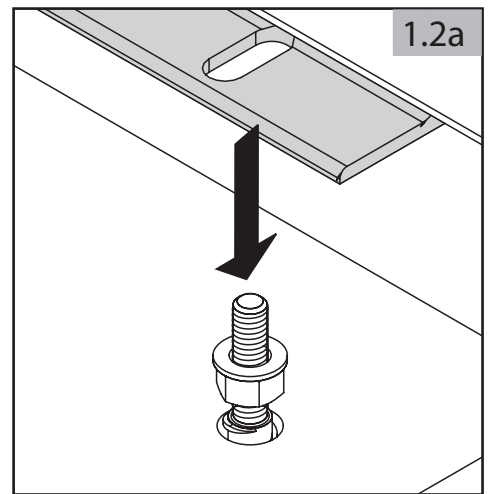

LÖWE
DER ZAUNEXPERTE

**MONTAGEANLEITUNG
SCHIEBETOR
MONTAGEART 2 BOLZENSYSTEM LINKS**

0

Abbreviations: S_w - driveway opening, L_1 - distance between anchors

1

2

6

7